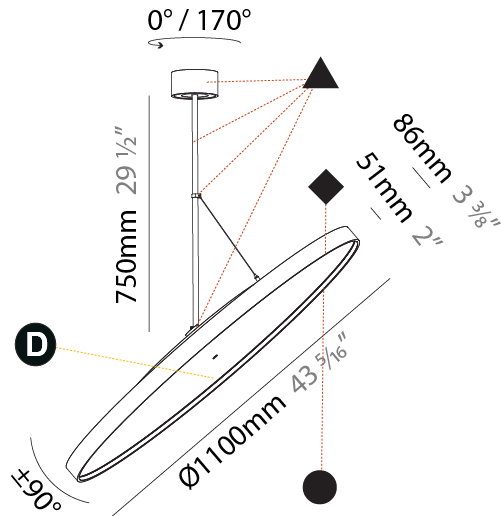

GENERAL

Series: Sign Diva Flex
Subseries: Sign Diva Flex Korona
Brand: Prolicht
Division: Architectural
Mounting Type: Suspension
Mounting Location: Ceiling
Subcategory: Pendant

PHYSICAL

Diameter (mm): 1100
Diameter (in): 43 ⁵/₁₆
Height (mm): 870
Height (in): 34 ¹/₄
Light Distribution: Adjustable / Direct
Weight (kg): 15.3
Weight (lbs): 33.66
Diffuser: PMMA - Opal / Micro-Prism / Sparkling Secret / Vintage Industrial
Fixture Finish: SSR / BKV / CWI / CRY / HAB / UFT / ITA / RUA / FTG / MYG / LOD / PUS / FRO / FUP / KIA / POP / BLS / SPG / MEY / GOH / GUM / CHC / COM / ABZ / JAG / OBR / MOS / ROR
Fixture Material: Extruded Aluminum / Steel

ELECTRICAL

Lamp Type: LED (Zhaga Standard)
Input Wattage (W): 145
Total Output Wattage (W): 135
Dimming: Tri-Mode (Non-Dimming and Phase Dimming (120Vac only) and 0-10V Dimming)
Driver Included: Yes
Driver Location: Integrated
Driver Type: Constant Current - Universal
Driver Class: Class 2
Input Voltage (V): 120 - 277
Constant Current (MA): 600

LED

Color Temperature (°K): 2700 / 3000 / 3500 / 4000
Max. Delivered Lumen (lm): 16002 / 17172 / 19937 / 20344
Nominal Lumen (lm): 18992 / 20305 / 23575 / 24056
CRI: >90 CRI
Lamp Life (hrs): 50000

OPTICAL

Adjustability: Rotational 170°; Tilt 90°

RATINGS AND CERTIFICATIONS

Certified By: Certified for North American Standards
IP rating: IP20