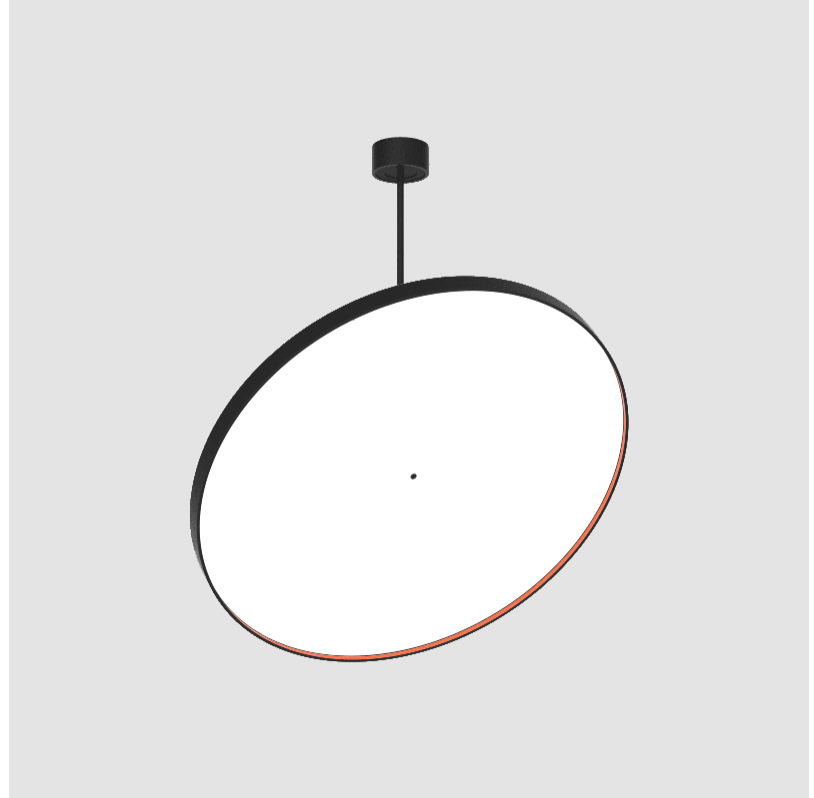

GENERAL

Series: Sign Diva Flex
Subseries: Sign Diva Flex Korona
Brand: Prolicht
Division: Architectural
Mounting Type: Suspension
Mounting Location: Ceiling
Subcategory: Pendant

PHYSICAL

Diameter (mm): 1100
Diameter (in): 43 ⁵/₁₆
Height (mm): 870
Height (in): 34 ¹/₄
Light Distribution: Adjustable / Direct
Weight (kg): 15.3
Weight (lbs): 33.66
Diffuser: PMMA - Opal / Micro-Prism / Sparkling Secret / Vintage Industrial
Fixture Finish: SSR / BKV / CWI / CRY / HAB / UFT / ITA / RUA / FTG / MYG / LOD / PUS / FRO / FUP / KIA / POP / BLS / SPG / MEY / GOH / GUM / CHC / COM / ABZ / JAG / OBR / MOS / ROR
Fixture Material: Extruded Aluminum / Steel

ELECTRICAL

Lamp Type: LED (Zhaga Standard)
Input Wattage (W): 145
Total Output Wattage (W): 135
Dimming: Tri-Mode (Non-Dimming and Phase Dimming (120Vac only) and 0-10V Dimming)
Driver Included: Yes
Driver Location: Integrated
Driver Type: Constant Current - Universal
Driver Class: Class 2
Input Voltage (V): 120 - 277
Constant Current (MA): 600

LED

Color Temperature (°K): 2700 / 3000 / 3500 / 4000
Max. Delivered Lumen (lm): 16002 / 17172 / 19937 / 20344
Nominal Lumen (lm): 18992 / 20305 / 23575 / 24056
CRI: >90 CRI
Lamp Life (hrs): 50000

OPTICAL

Adjustability: Rotational 170°; Tilt 90°

RATINGS AND CERTIFICATIONS

Certified By: Certified for North American Standards
IP rating: IP20