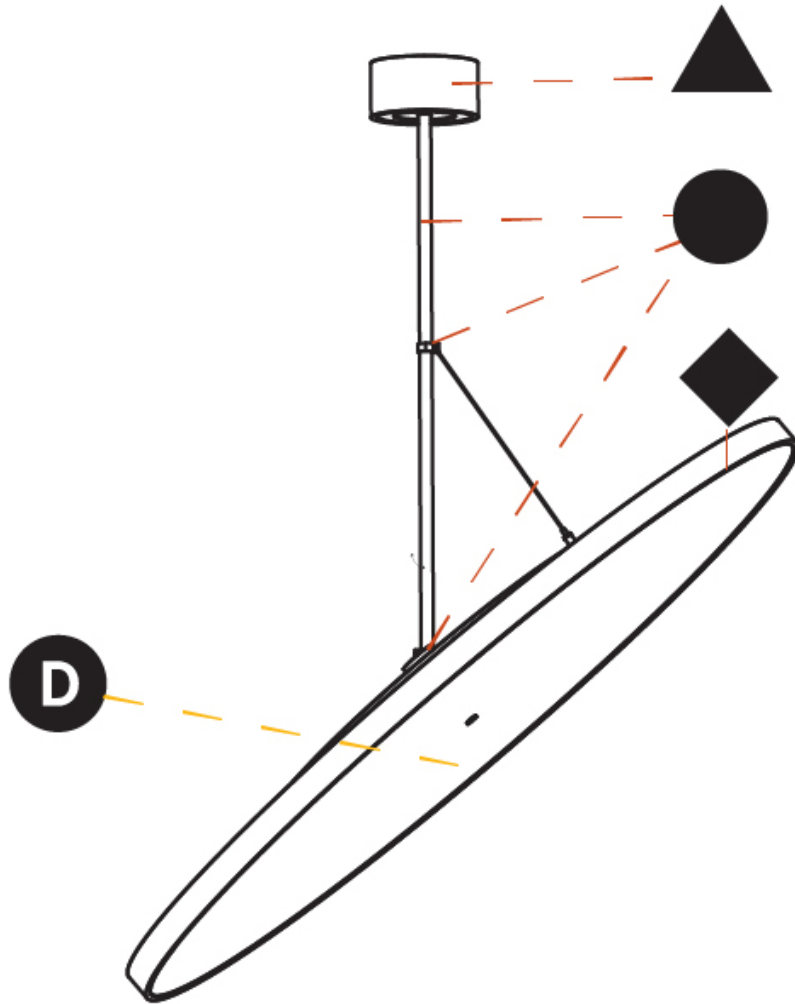

Adjustability: Rotational 170°; Tilt 90°
--

RATINGS AND CERTIFICATIONS

Certified By: Certified for North American Standards
IP rating: IP20

SIGN DIVA FLEX SUSPENSION

A30859-

PROJECT	_____
TYPE	_____
SPECIFIER	_____
QUANTITY	_____
DATE	_____